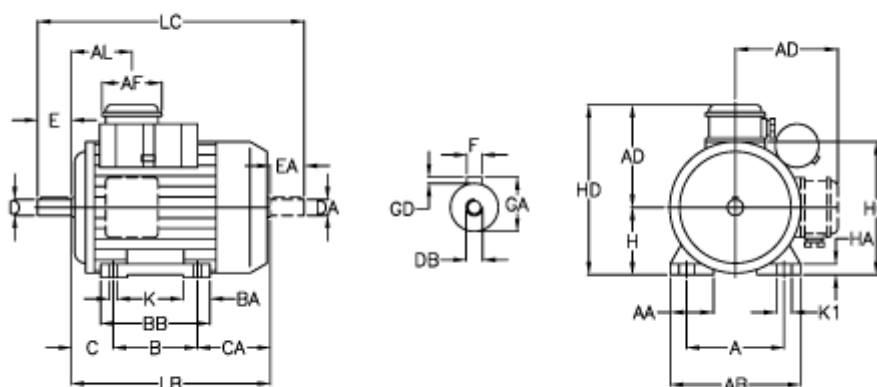

Article number: 25055462102

Description: ICME Single-phase motor M80 A4 0,55KW
4 - 1400 rpm 1x230 Volt 50Hz B3 with running capacitor

Measures

A = 125	BA = 31	F = 6	K1 = 18
A/F = 84	BB H7 = 130	GA = 21.5	L = 275
AA = 32	C = 50	GD = 6	LB = 235
AB = 155	CA = 85	H = 80	LC = 315
AC = 156	D = 19	HA = 13	
AD = 122	DA = 19	HC = 162	
AL = 85	DB = M6	HD = 202	
B = 100	EA = 40	K = 9	